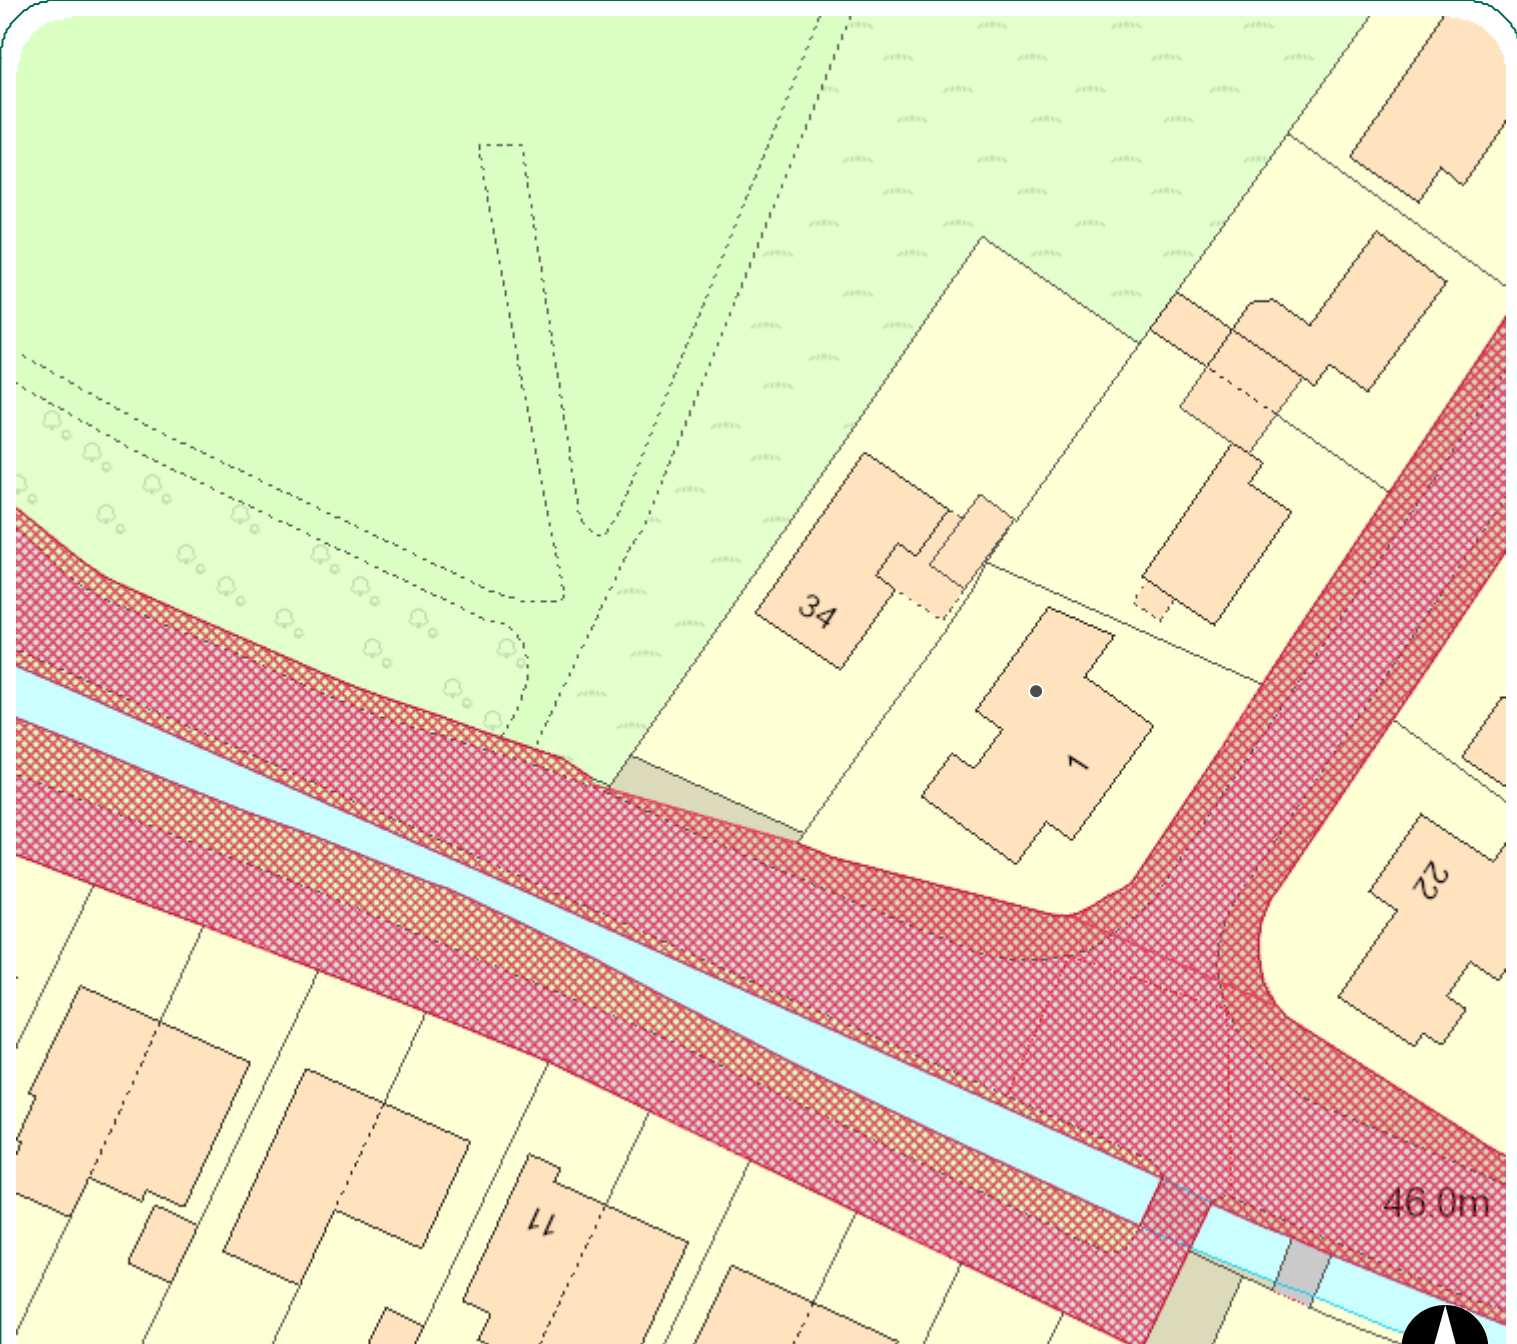

Middle Street Meadow
owned by Salisbury
City Council

Property
owned by EA

Existing access to
the meadow

21 Middle St
Salisbury, England

Google

Street View

Existing access to the meadow

Proposed access to the meadow

Property owned by EA

EA Land

Public Highway

Google

Legend

-  Read Terms and Conditions before use
-  MaintainableHighways

1:500

El Sub Sta